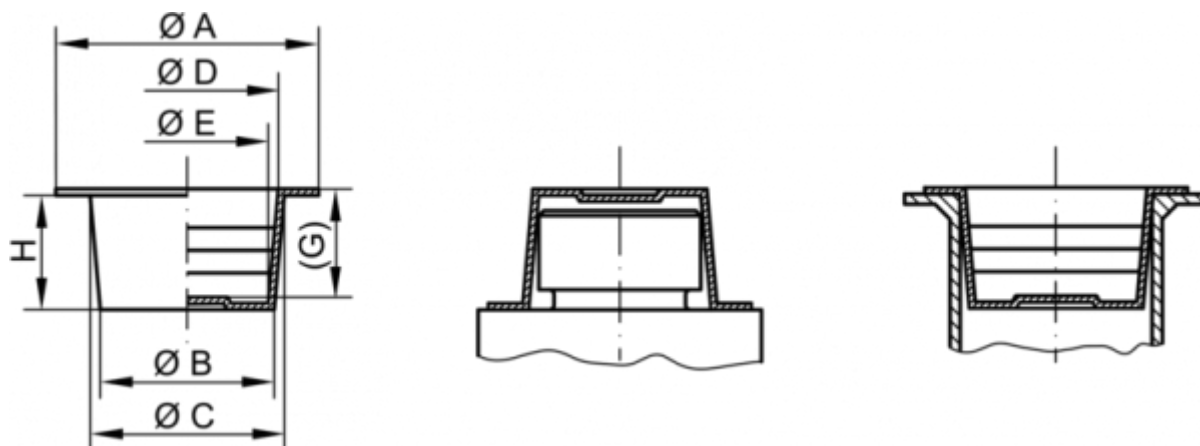

Data Sheet

Article number: 59GPN620U33B

Description: KLEE Universal plugs GPN 620 U 33 B

Measures

A = 64
B = 44.4
C = 47.9
D = 46.1
E = 42.6
G = 19
H = 20